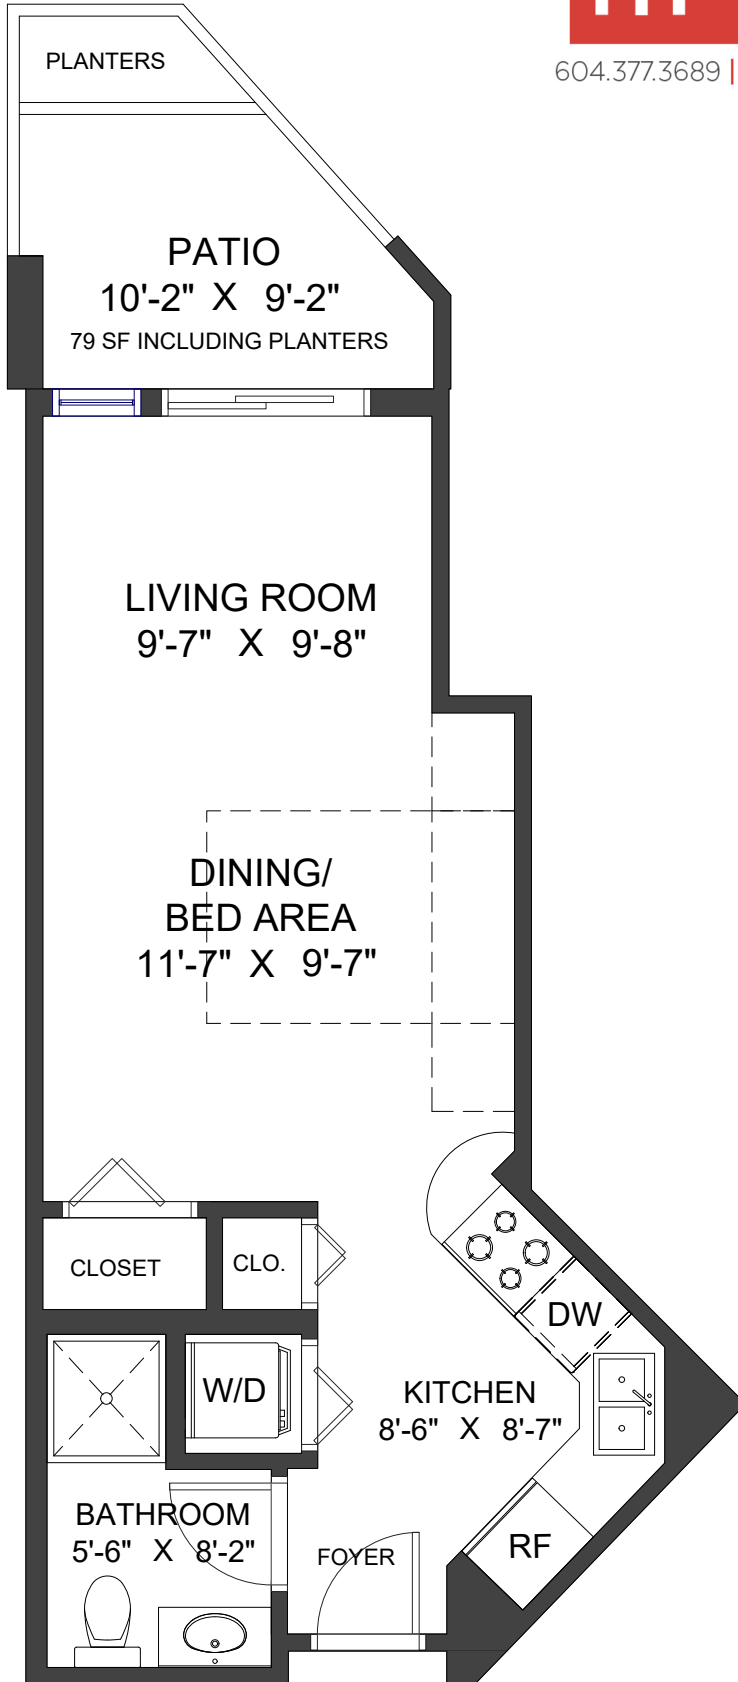

HAFEZ PANJU
PERSONAL REAL ESTATE CORPORATION
TRUST THE VALUE

604.377.3689 | hafez@hafezrealty.com | www.hafezrealty.com

219 9339 University Crescent
Burnaby, BC

LIVING AREA	408 SF
PATIO	79 SF
CEILING HEIGHT	8'